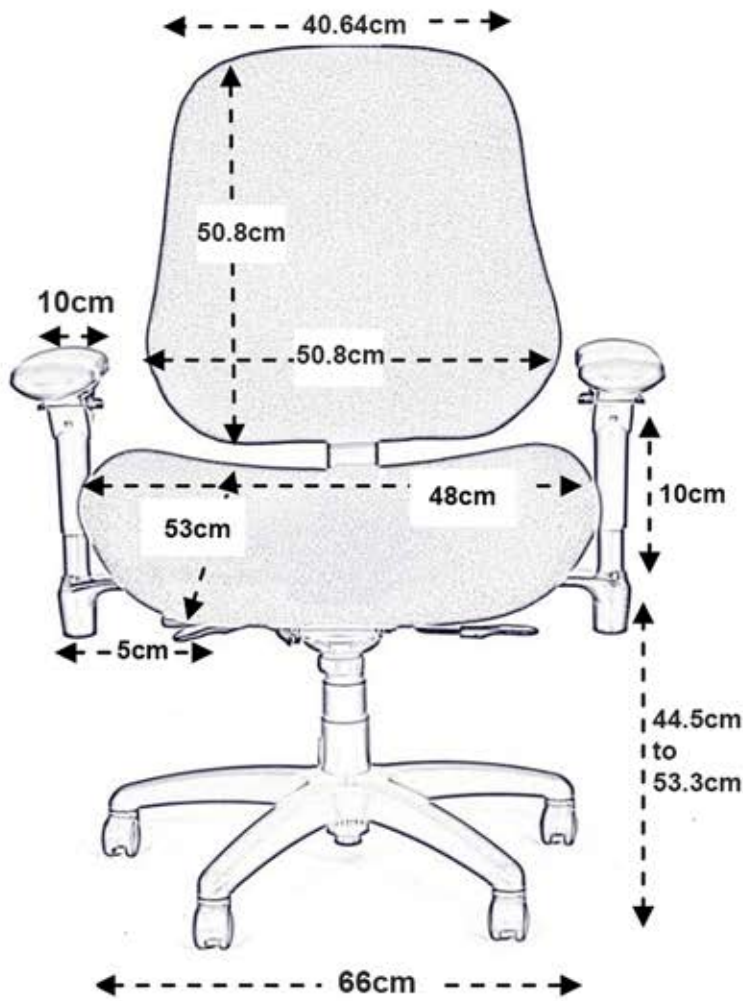

# BODYBILT

J2407  
&  
J3407

The BodyBilt J2407 and J3407 provide exceptional comfort, ideal for users with a more compact body-frame and weight of up to 21.4 stones (136kg).

J3407

J2407

- Moderately contoured broad seat for even weight distribution and encouraging good posture.
- Contoured and compact backrest to support the natural shape of the spine.
- J-mechanism allows for knee-tilt rocking motion.
- Fully adjustable armrests to adapt height, width and angle.
- Adjustable seat height, seat angle, seat slide, seat tilt and tilt tension control.
- Adjustable backrest height and angle.
- Air Lumbar Pump® to adjust support of lower back support to alleviate discomfort associated with stretched ligaments, muscle fatigues and pinched disc.
- J3407 comes with dual pivot headrest.

## J2407 & J3407

Standard features	
Armrest angle adjustment	360° range
Armrest height adjustment	10cm range
Armrest width adjustment	10cm range
Dual pivot molded Neckroll (J3504 only)	9cm range
Neckroll depth adjustment (J3504 only)	9cm range
Backrest angle adjustment	15° range
Backrest height	51cm
Backrest height adjustment	10cm range
Backrest width	51cm (40cm at top)
Seat height	44 – 53cm
Seat height adjustment	14cm range
Seat width	48cm
Seat depth	53cm
Seat depth adjuster (seat slider)	5cm range
Seat tilt adjustment	10° range
Tilt limiter	(6° range) 360°
Forward tilt	5° range plus
Weight limit	136kg / 21.4st / 300lb
Carpet castors	
Foam (back and seat)	
Heavy duty J-style adjustment mechanism (Seat pivots from the centre)	
Inflatable Air Lumbar®	
Swivel 66cm five-star base	
Forward tilt stop	
Tilt lockout lever	